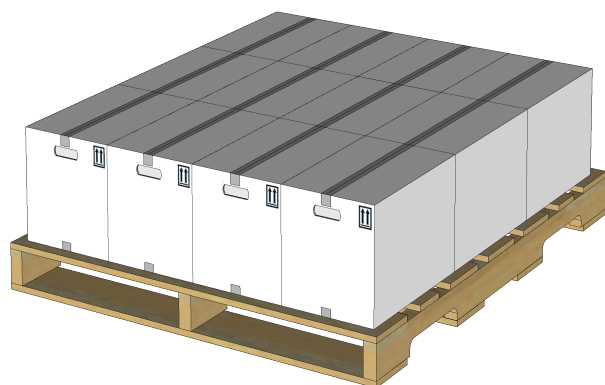

Stacking heights are guidelines based on engineering designs. Always observe safety guidelines during stacking

Warehouse Stacking: 5 high  
In Transit Stacking: 2 high

Total number of pallets is based on a maximum OTR gross weight limit of 43,600 lb with 26 floor pallet spaces.

53' OTR Trailer: 26 pallets

40' Ocean Container: 20 pallets

20' Ocean Container: 10 pallets

Product Name: **Inspirato 2 F**  
Product Sku: 530034  
Package Size: 4 x 1 Gallon  
Product Class: Insect Growth Regulator  
Active Ingredient: Methoxyfenozide  
Unit Weight: 37.8  Lb.  Kg  
Units per Pallet: 12 Cases  
Full Pallet Weight: 498.5  Lb.  Kg  
Product Density U.S.: 8.76  lb/gal  lb/cu. ft  
UN Regulated: See section 14 of the product SDS for the appropriate classification by each mode of transportation.

### Unit Dimensions (O.D.)

14.75" x 9.75" x 11.5"

### Full Pallet Dimensions

48" x 40" x 16"