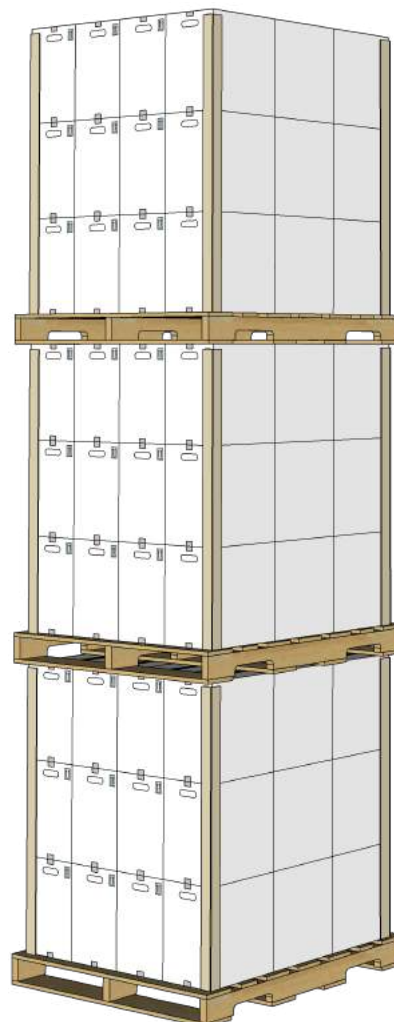

Stacking heights are guidelines based on engineering designs. Always observe safety guidelines during stacking

Warehouse Stacking: 3 high  
 In Transit Stacking: 1 high  
 NMFC Class:

Total number of pallets is based on a maximum OTR gross weight limit of 43,600 lb with 26 floor pallet spaces.

53' OTR Trailer: 23 pallets  
 40' Ocean Container: 20 pallets  
 20' Ocean Container: 10 pallets

**Unit Dimensions (O.D.)**

**14.75" x 9.75" x 15"**

**Full Pallet Dimensions**

**48" x 40" x 50"**

**Required Warehouse Space**

**48" x 40" x 150"**

Product Name:	<b>Rancor 4 F</b>
Product Sku:	520062
Package Size:	265 Gallon
Product Class:	Herbicide
Active Ingredient:	Metribuzin
Unit Weight:	2,580.7 <input checked="" type="radio"/> Lb. <input type="radio"/> Kg.
Units per Pallet:	1 IBCs
Full Pallet Weight:	2,580.7 <input checked="" type="radio"/> Lb. <input type="radio"/> Kg.
Product Density U.S.	9.263 <input checked="" type="radio"/> lb/gal <input type="radio"/> lb/cu. ft
UN Regulated:	See section 14 of the product SDS for the appropriate classification by each mode of transportation.

**48" x 40" x 46"**