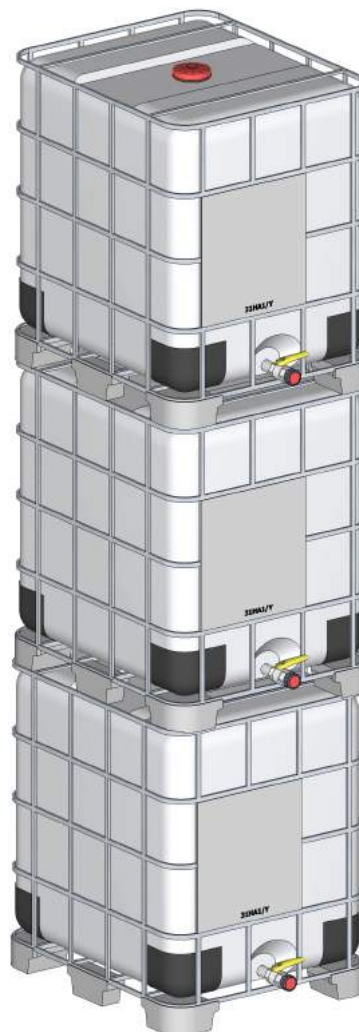

Product Name:	<b>Rancor 4 F</b>
Product Sku:	520068
Package Size:	2 x 2.5 Gallon
Product Class:	Herbicide
Active Ingredient:	Metribuzin
Unit Weight:	49.8 <input checked="" type="radio"/> Lb. <input type="radio"/> Kg
Units per Pallet:	36 Cases
Full Pallet Weight:	1,833.3 <input checked="" type="radio"/> Lb. <input type="radio"/> Kg.
Product Density U.S.	9.263 <input type="radio"/> lb/gal <input type="radio"/> lb/cu. ft
UN Regulated:	See section 14 of the product SDS for the appropriate classification by each mode of transportation.

**48" x 40" x 150"**

Product Name:	<b>Rancor 4 F</b>
Product Sku:	520062
Package Size:	265 Gallon
Product Class:	Herbicide
Active Ingredient:	Metribuzin
Unit Weight:	2,580.7 <input checked="" type="radio"/> Lb. <input type="radio"/> Kg.
Units per Pallet:	1 IBCs
Full Pallet Weight:	2,580.7 <input checked="" type="radio"/> Lb. <input type="radio"/> Kg.
Product Density U.S.	9.263 <input checked="" type="radio"/> lb/gal <input type="radio"/> lb/cu. ft
UN Regulated:	See section 14 of the product SDS for the appropriate classification by each mode of transportation.

53' OTR Trailer: 16 pallets  
 40' Ocean Container: 16 pallets  
 20' Ocean Container: 10 pallets

**Unit Dimensions (O.D.)**

**48" x 40" x 46"**

**Required Warehouse Space**

**48" x 40" x 138"**

**Full Pallet Dimensions**

**48" x 40" x 46"**